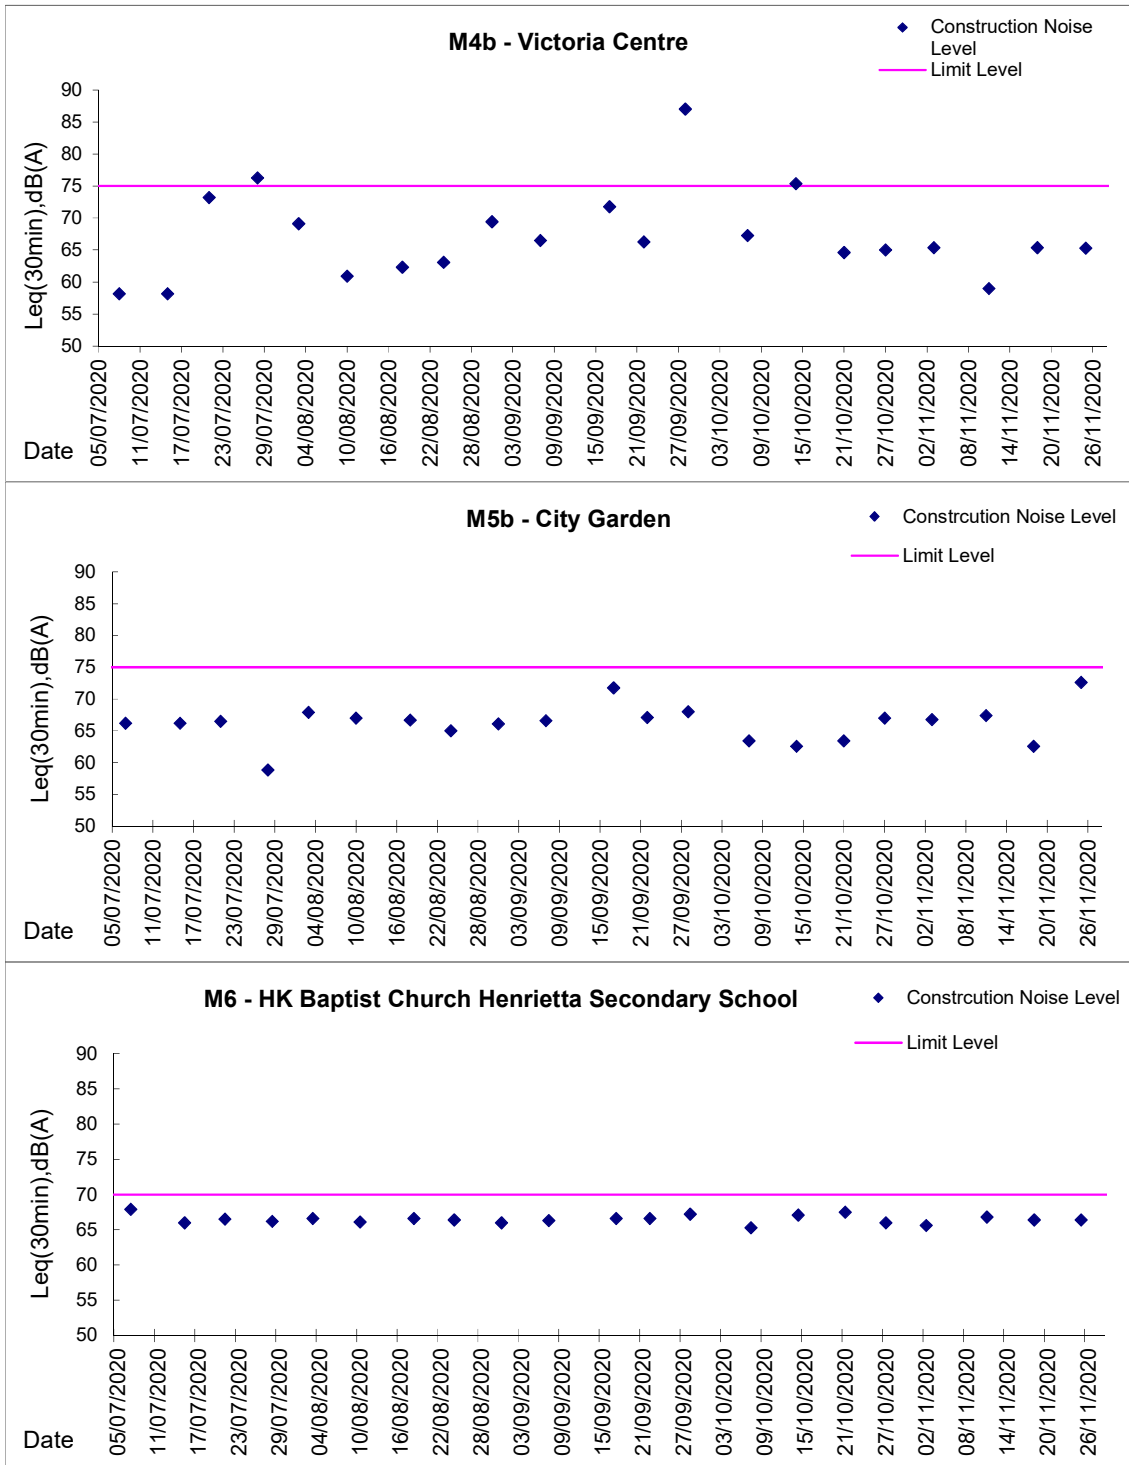

Graphic Presentation of Noise Monitoring Result

Day Time (0700 - 1900hrs on normal weekdays)

Graphic Presentation of Noise Monitoring Result

Day Time (0700 - 1900hrs on normal weekdays)

Graphic Presentation of Noise Monitoring Result
Day Time (0700 - 1900hrs on normal weekdays)