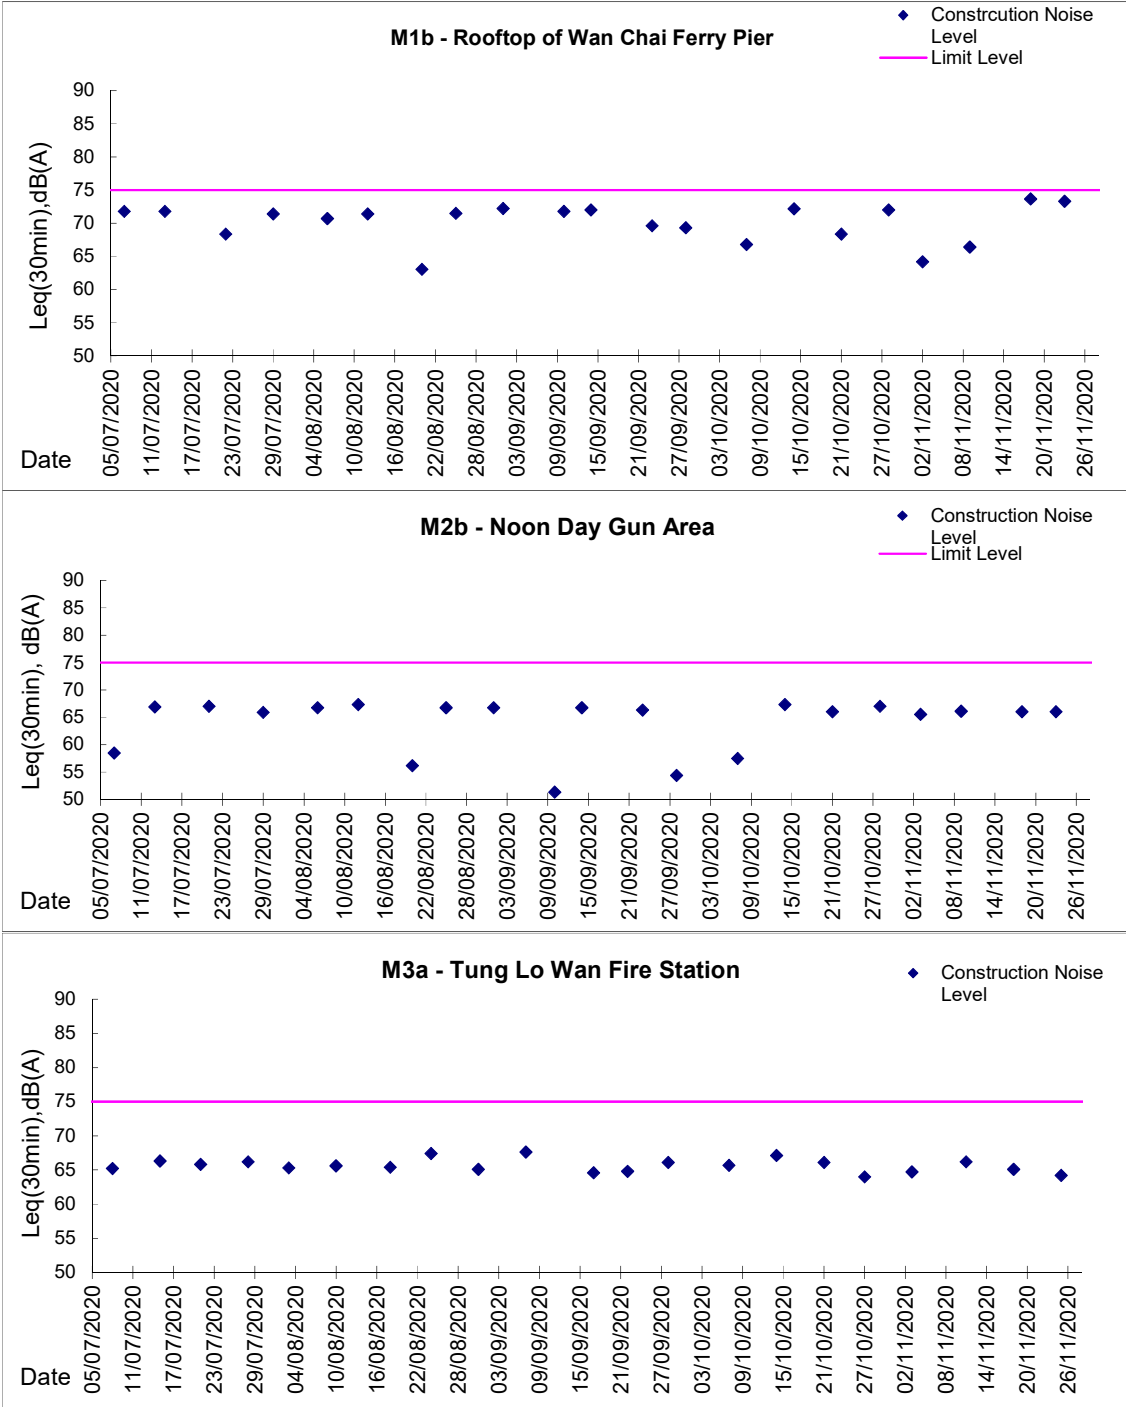

Graphic Presentation of Noise Monitoring Result

Day Time (0700 - 1900hrs on normal weekdays)

Graphic Presentation of Noise Monitoring Result

Day Time (0700 - 1900hrs on normal weekdays)

Graphic Presentation of Noise Monitoring Result
Day Time (0700 - 1900hrs on normal weekdays)